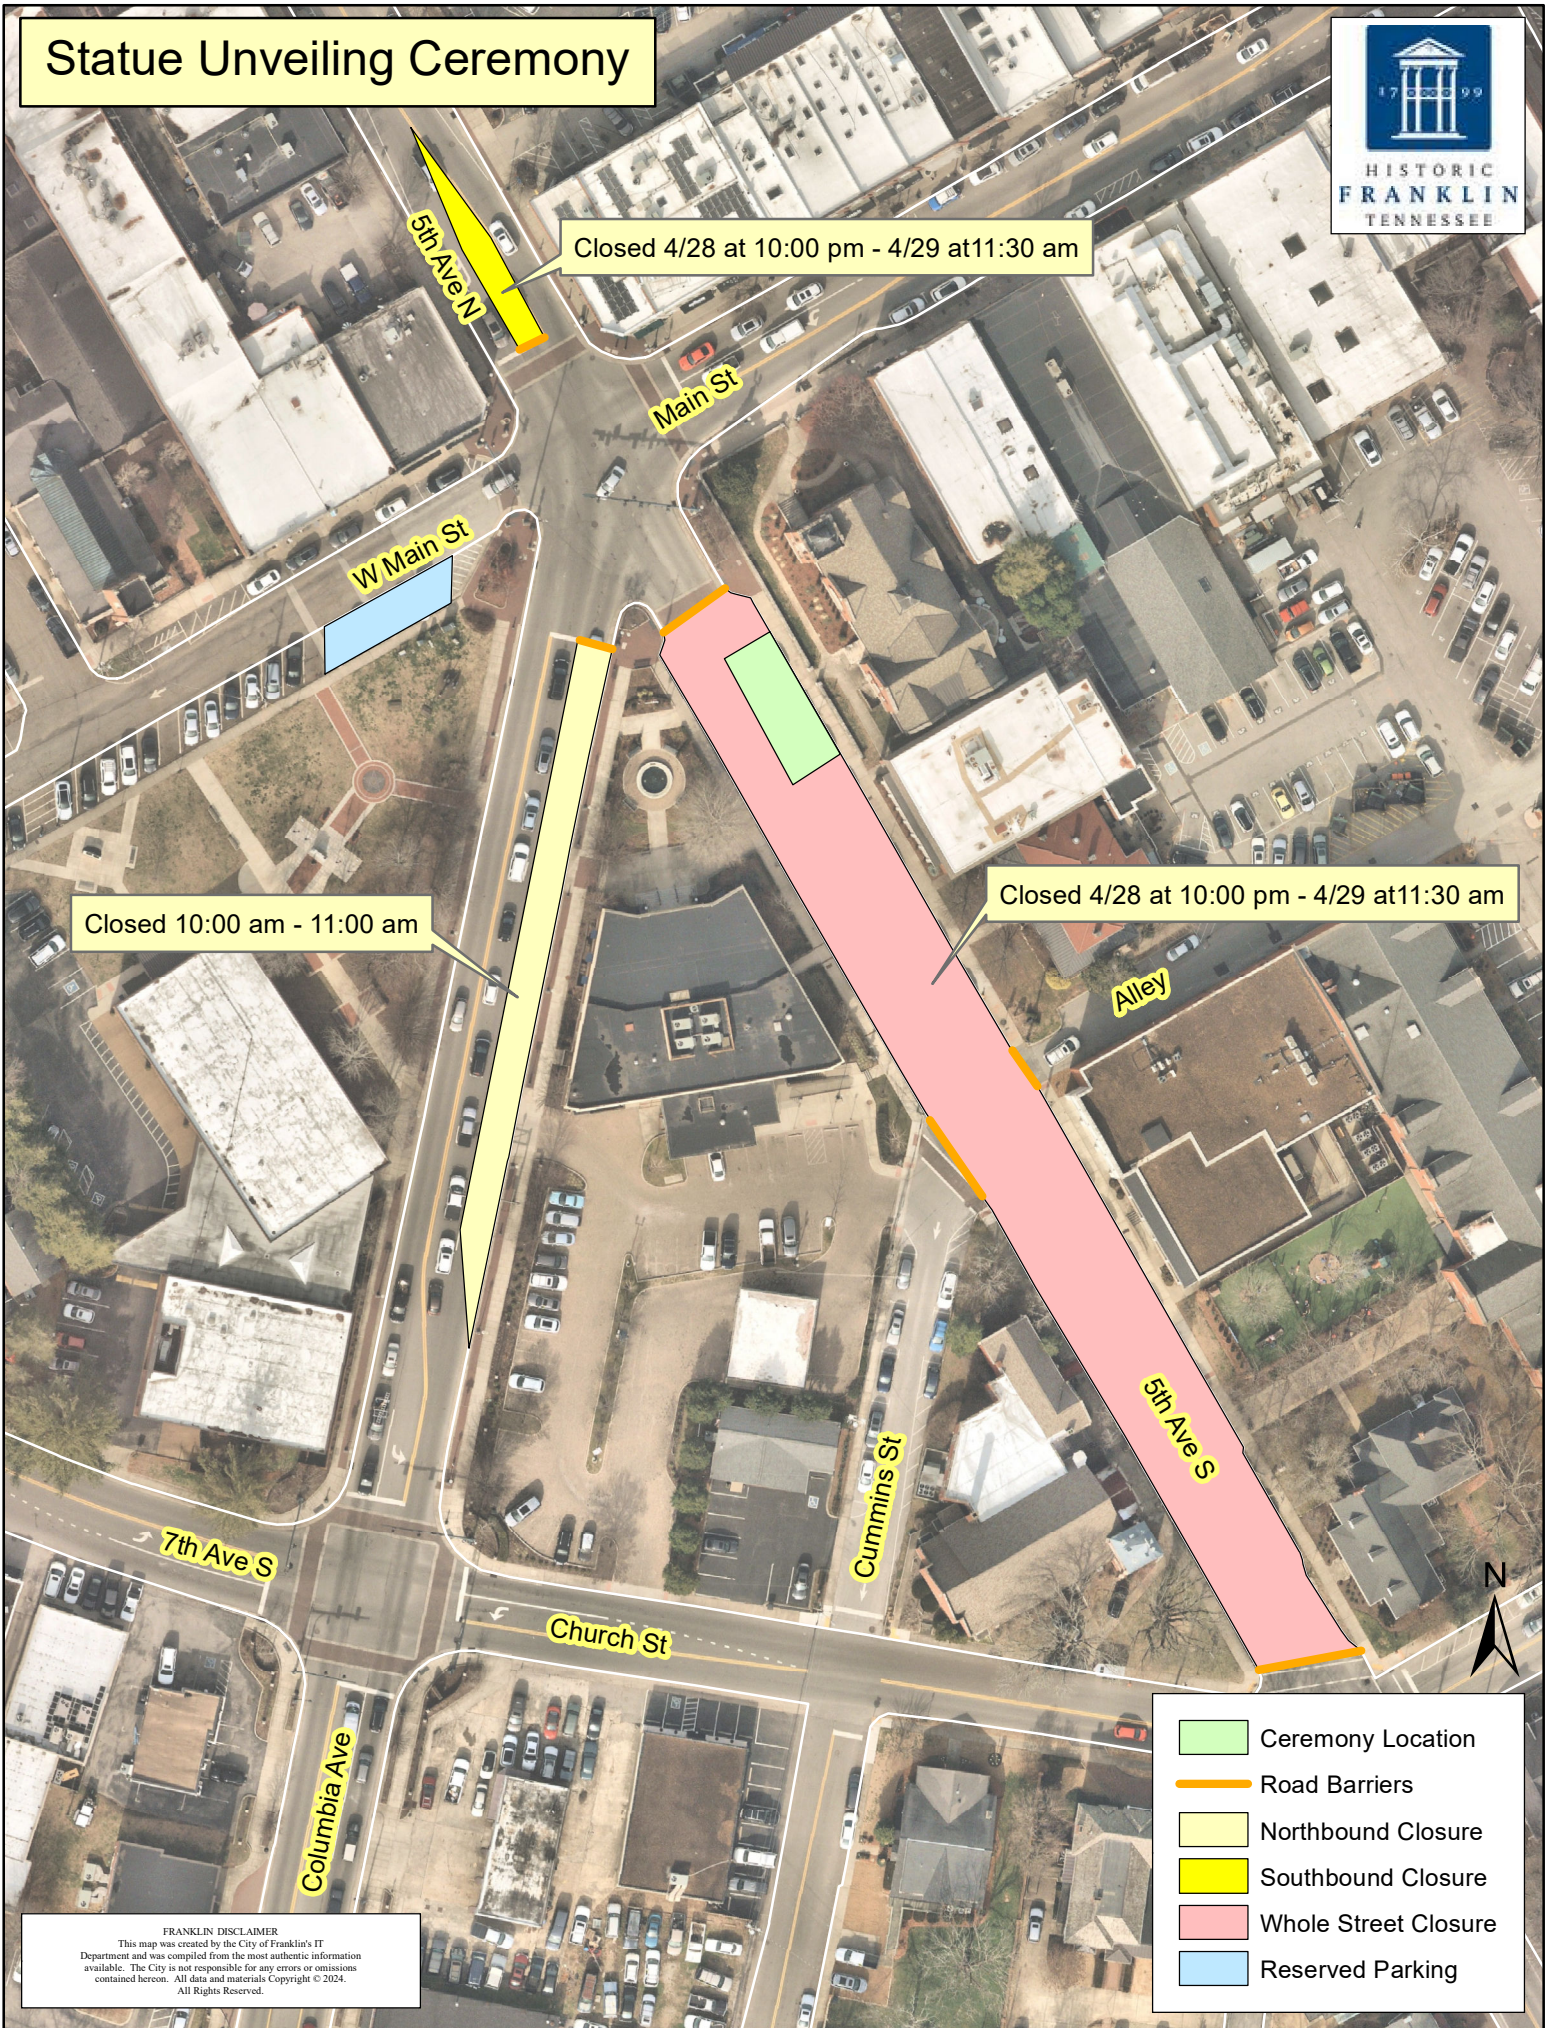

Statue Unveiling Ceremony

Closed 4/28 at 10:00 pm - 4/29 at 11:30 am

Closed 10:00 am - 11:00 am

Closed 4/28 at 10:00 pm - 4/29 at 11:30 am

- Ceremony Location
- Road Barriers
- Northbound Closure
- Southbound Closure
- Whole Street Closure
- Reserved Parking