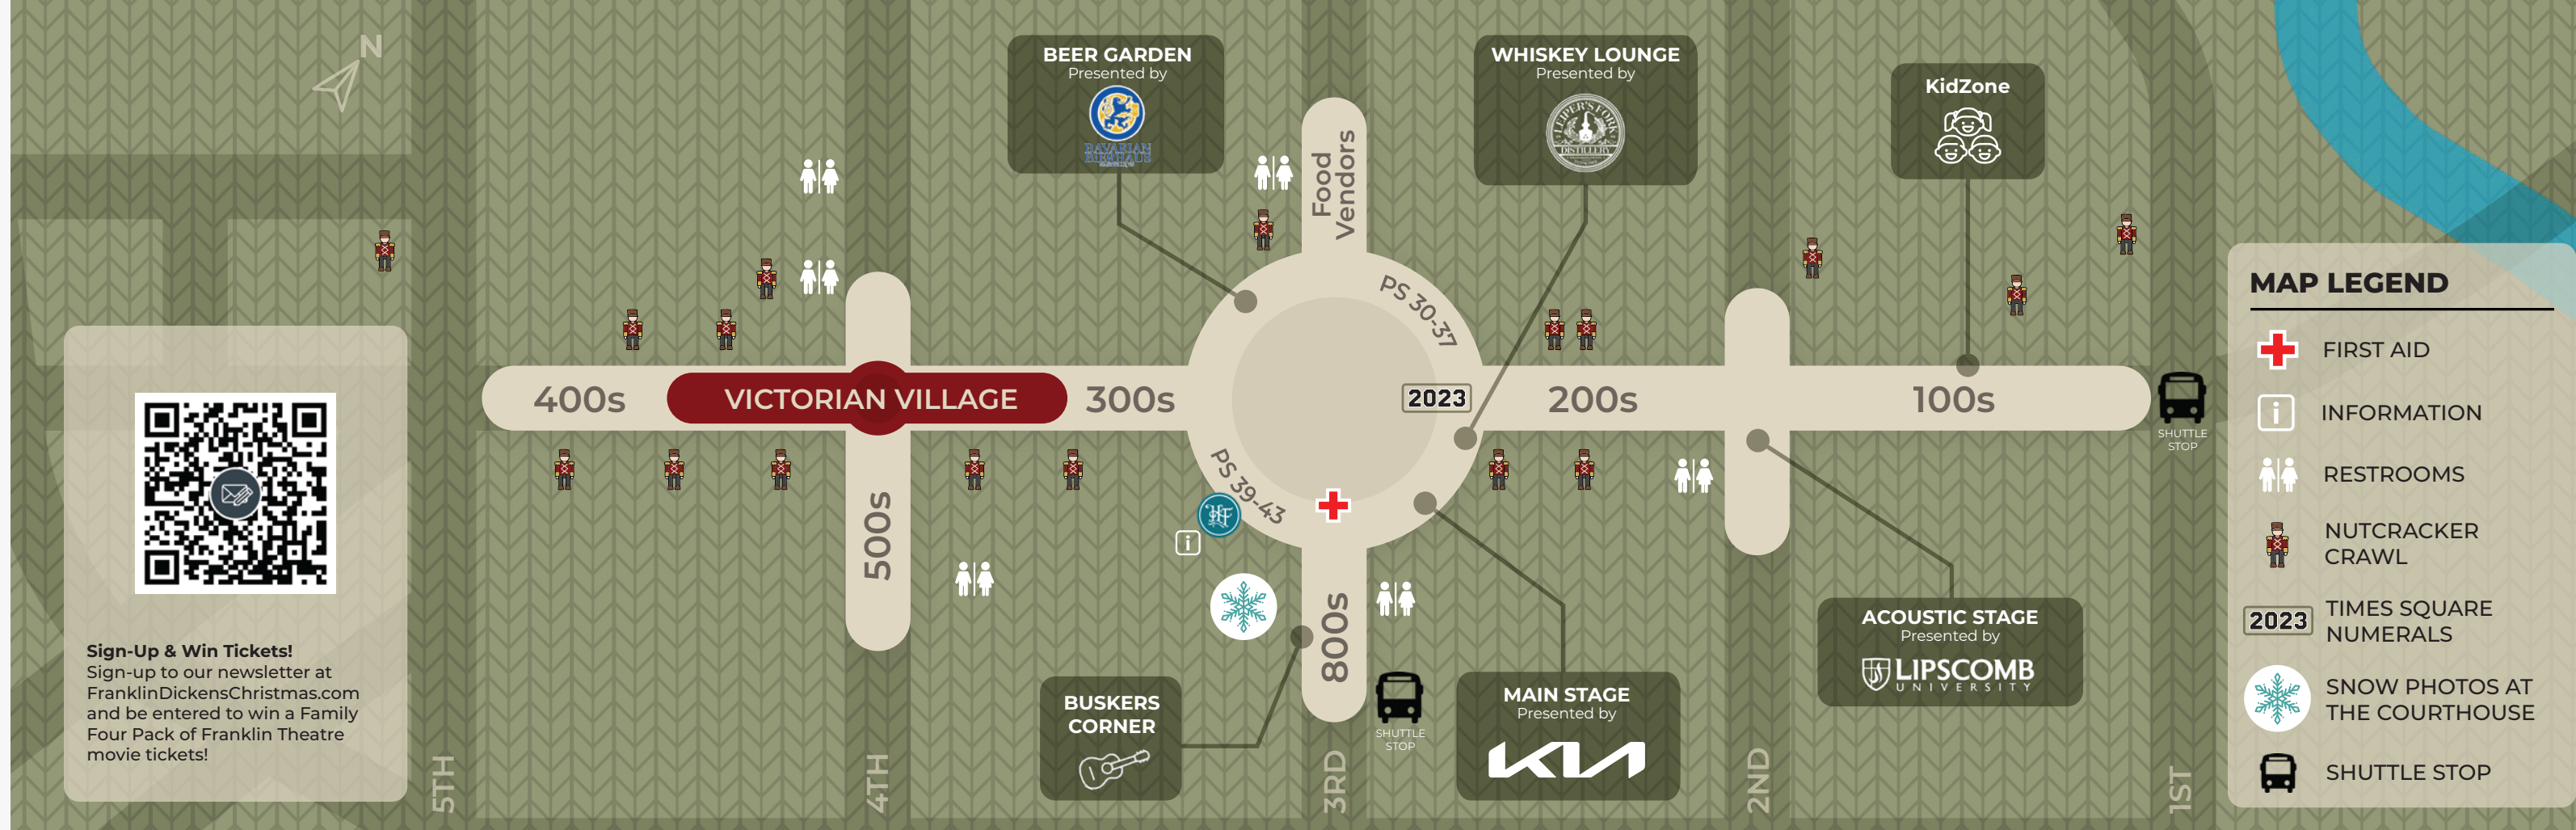

Passports available at the DFA tent on the square or at each entrance.

FOOD VENDORS

PS 22 Colorado Wassail Company	FV Home Sweets Bakery
PS 31 Ace's Kettle Corn	FV Jiving Turkey
PS 32 Bavarian Bierhaus	FV M Catering
PS 33 Wild Bill's Olde Fashioned Soda	FV Faith's Old Fashioned
PS 34 Unique Funnel Cake House	FV Melt Bar
Mama "D" Papa "Doo"	FV Rice Rice Baby
PS 35 Buffalo Sausage	FV Will's Chills
PS 36 Larry Woolson	FV Music City Gyros
PS 37 Ellie's Doughnuts	FV Pink Door Cookies
PS 38 Leiper's Fork Distillery	FV Smoke Boss Soul & BBQ
506 Cousins Maine Lobster	FV Loveless Events
520 Califarmia	FV Gripps Grills Catering
FV Logan's Snack Shack	FV Flour And Forge
FV Fabulous Food Services	FV Sunshine Oasis Catering
FV Colton's Steak House and Grill	FV Whitney's Cookies
FV Smokey Dawggs	FV WinbushWorldwide Food Truck

VICTORIAN VILLAGE PERFORMANCES

12:00 - 12:15 Act Too Orphans	12:00 - 1:00 Act Too Orphans
12:45 - 1:00 Act Too Orphans	1:30 - 2:45 Flat Creek Dancers & FCD Morris Dancers
1:00 - 2:15 Flat Creek Dancers & FCD Morris Dancers	3:00 - 4:30 Franklin High School Band
2:30 - 3:00 Children's Ballet Theatre	
3:00 - 3:45 Flat Creek Dancers	
4:00 - 5:00 Music City Strings	

MAP LEGEND

- FIRST AID
- INFORMATION
- RESTROOMS
- NUTCRACKER CRAWL
- 2023 TIMES SQUARE NUMERALS
- SNOW PHOTOS AT THE COURTHOUSE
- SHUTTLE STOP

BOOTH & PARTNER DIRECTORY | STAGE SCHEDULES